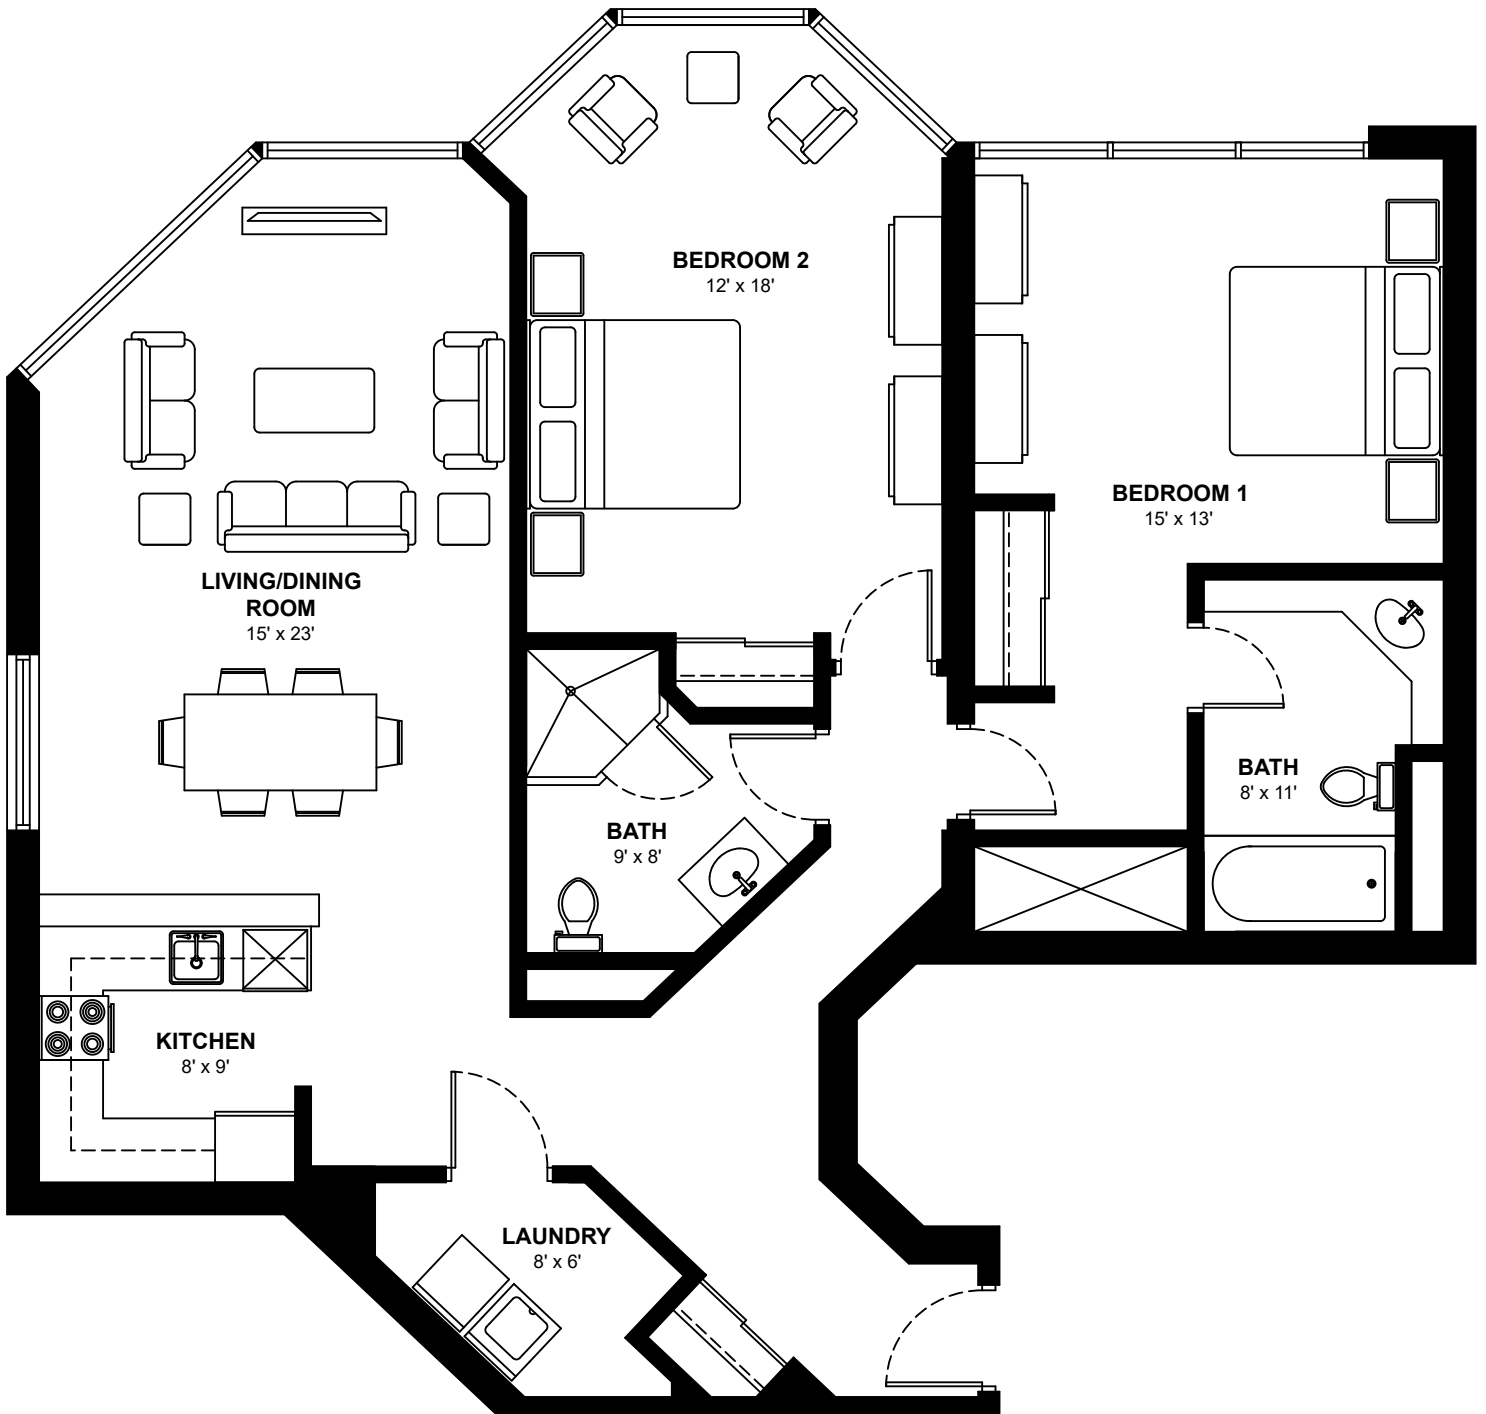

ONE80FIVE

185 Lyon St N, Ottawa

Two Bedroom Apartments

Approximately 1,000 sq. ft.

These floor plans are representative only. All dimensions are approximate.